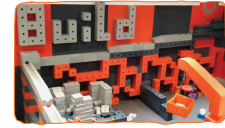

Block Move + Store Systems

For BIG, MEDIUM, SMALL Block Kits

STORAGE

	Price
BIG Block Cart (each)	\$650
BIG Bag	\$25
MEDIUM Bag	\$15
SMALL Bag	\$5

Please call for more details.

BIG, MEDIUM, SMALL mesh storage bags available for purchase from our online shop